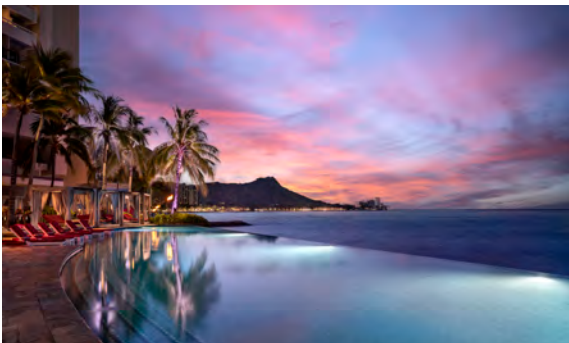

- 1,636 rooms, including 131 suites
- Infinity pool and 12,500 square-foot pool
- 4 restaurants and bars
- Sheraton Fitness Center
- Poppins Hawaii Keiki Club