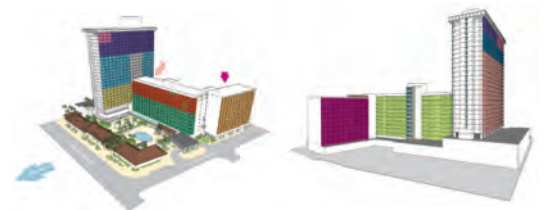

Kaiulani Room	Princess Luxury View Tower
City Side	Partial Ocean View
City View	Tower Ocean View
Tower City View	Tower Luxury Room
Princess Pool View	Tower Skyline Partial Ocean View
Princess Ocean View	Tower Premier Ocean